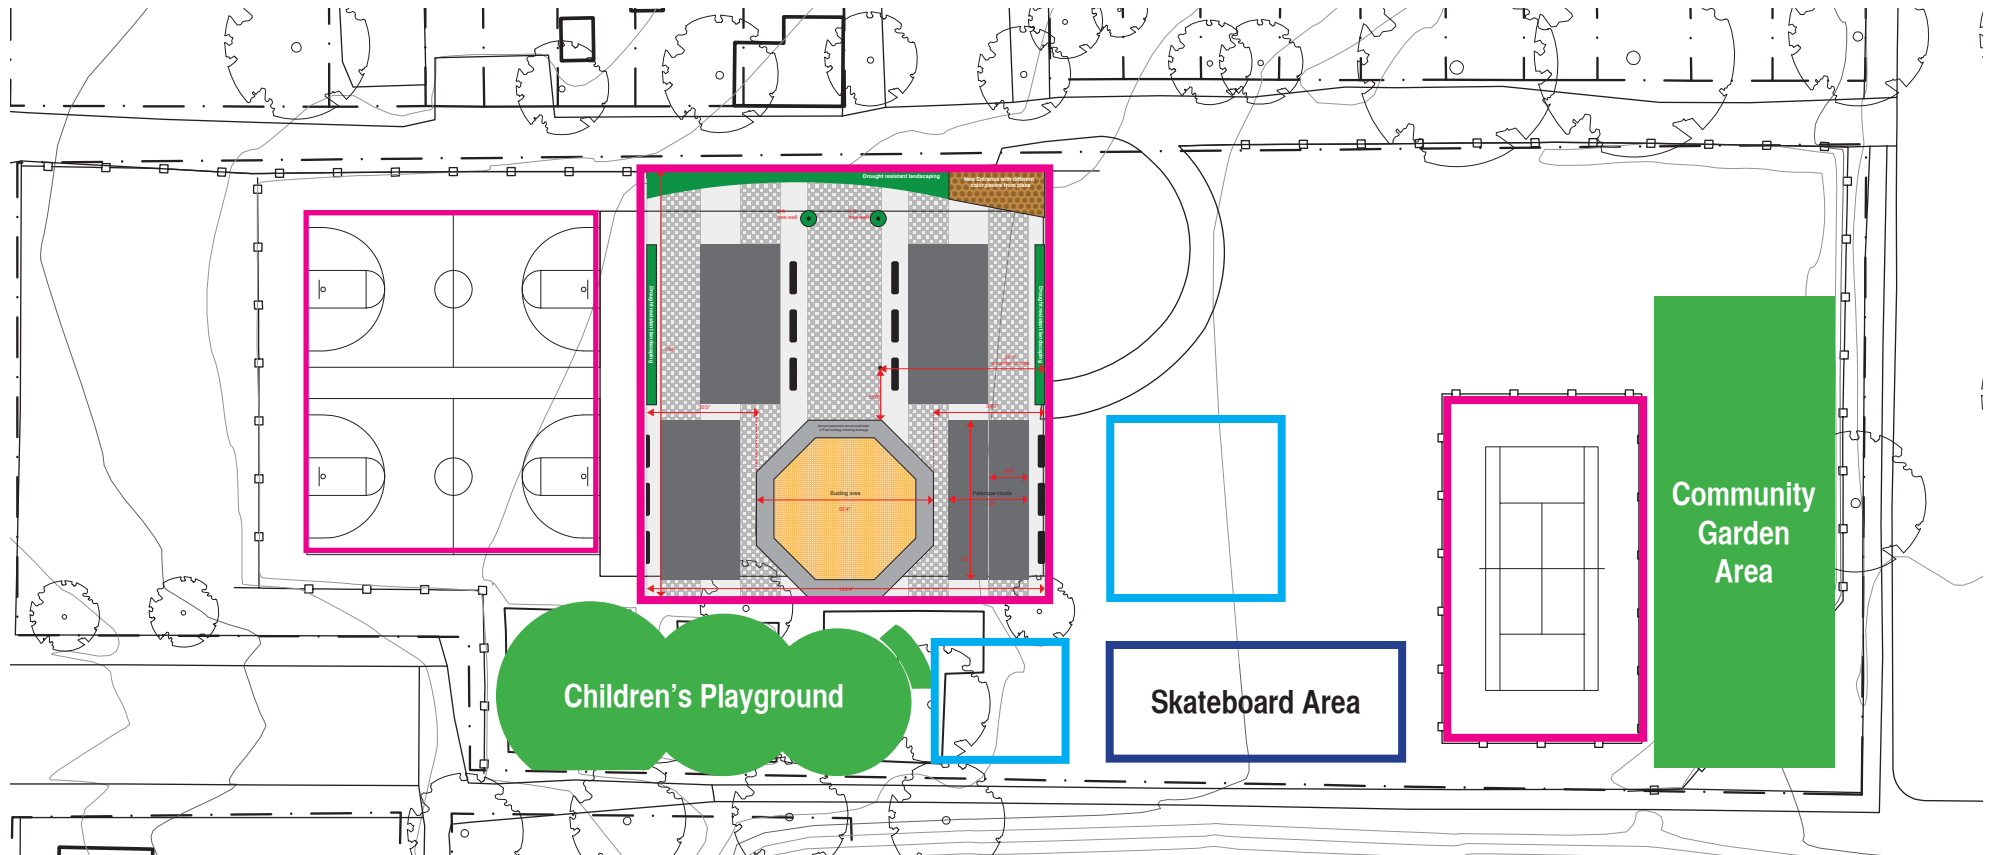

Chimborazo Playground

The Phased Plan

- **Phase 1: *Completed*** Children's' Playground and Community Gardens
- **Phase 2:** Central Plaza with petanque courts, pavers and green space, resurface basketball and tennis courts, install new bathroom fixtures in park house add handicapped access, and remove most of perimeter fencing.
- **Phase 3:** Picnic area with BBQ's and Shade Sails and addition of naturalistic play space
- **Phase 4:** Possible skate area if appropriate funds are raised and if the City of Richmond Parks, Recreation and Community Facilities approves.